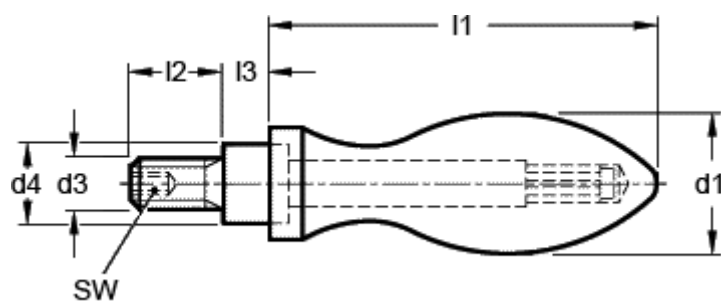

Data Sheet

Article number: 20111020

Description: E+G Revolving handle
DIN 98-AL-20-E

Measures

d_1	= 20
d_3	= M8
d_4 h13	= 13
l_1 approx.	= 61
l_2	= 13
l_3	= 6.0
SW	= 4